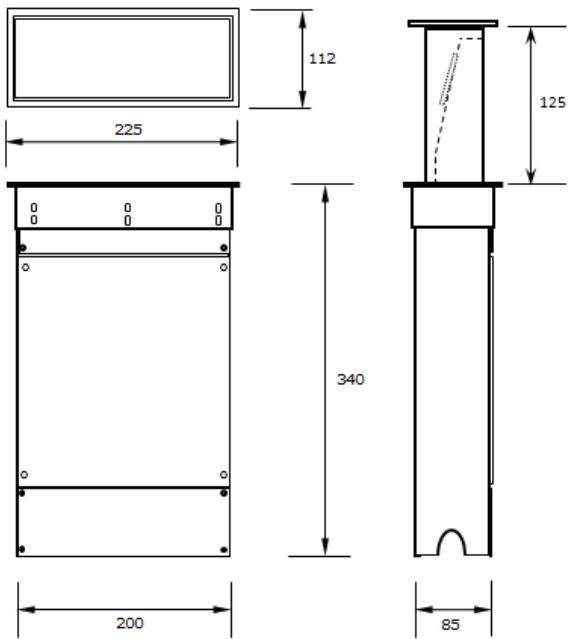

DIMENSIONS SHEET

2-PORT MINI

3-PORT (with or without USB)

STORAGE BOXES (Knife, Spice etc)