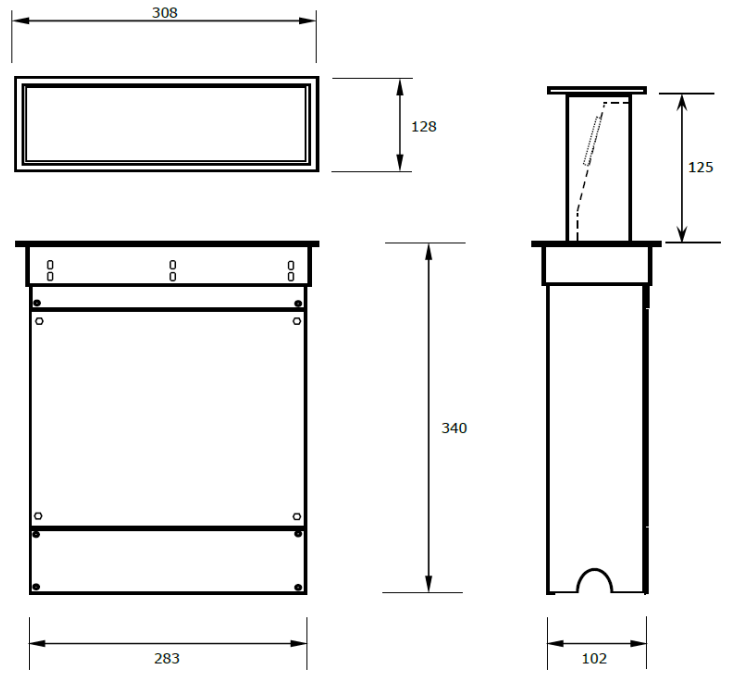

DIMENSIONS SHEET

2-PORT MINI

3-PORT (with or without USB)

STORAGE BOXES (Knife, Spice etc)